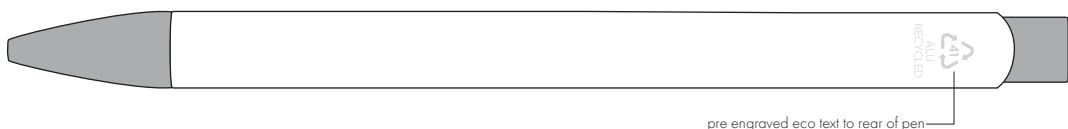

**PANTONE REFERENCE(S)**

- Colour 1
- Colour 2
- Colour 3
- Colour 4

ARTWORK SCALE 100%

ARTWORK SCALE 100%

Standard Print Area:

50mm x 20mm

Product Image for visualisation
- colours may vary

The dashed line is to demonstrate print area and will not appear on your printed item